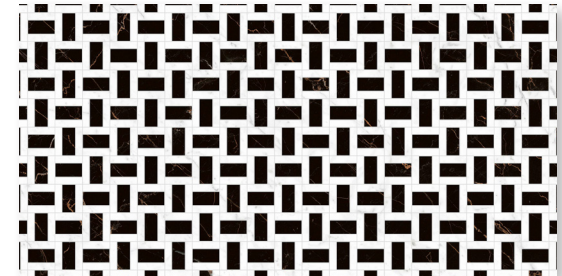

STATELY

PORCELAIN TILE

TECHNICAL DATA

Thickness	10 mm
Application	Interior/Exterior
Frost Resistance	Yes
Rectified	Yes
Slip Resistance	R9
DCOF	≥0.42

LEAD TIME

In Stock/Quick Ship

SIZE

COLORS

Pablo

PACKING INFORMATION

Size	Finish	Thickness	SF per Box	SF per Pallet	Pieces per Box
24"x48"	Satin	10 mm	15.50003	465.0009	2

Wayne Tile
Company